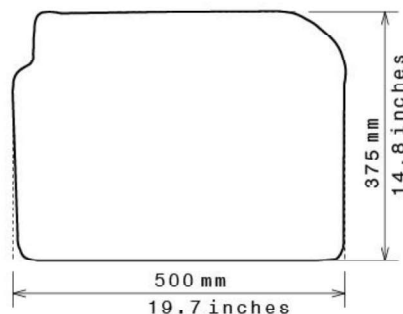

### Fitment Specifications

<b>Make/Brand</b>	Toyota
<b>Model/Type</b>	Avensis
<b>Gen/MK Code</b>	T250
<b>Model Year</b>	2009-2013
<b>Body Type</b>	Saloon/Estate
<b>Non-Slip Type</b>	GECKO
<b>SKU</b>	C 5459

Please check shape/size matches floorpan

**LEFT Hand Drive**

SCALE: 1/10

**Set of 4**

**Remarks**