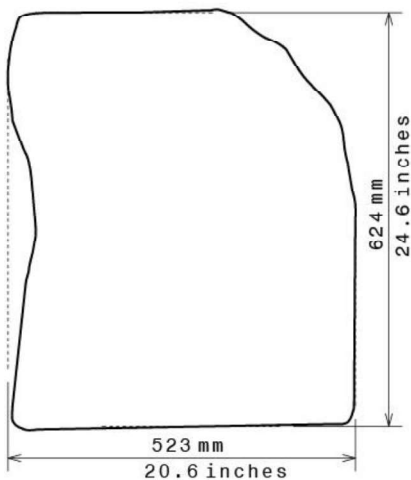

### Fitment Specifications

<b>Make/Brand</b>	Toyota
<b>Model/Type</b>	Avensis
<b>Gen/MK Code</b>	T250
<b>Model Year</b>	2009-2013
<b>Body Type</b>	Saloon/Estate
<b>Non-Slip Type</b>	GECKO
<b>SKU</b>	C 5459

Please check shape/size matches floorpan

**LEFT Hand Drive**

SCALE: 1/10

**Set of 4**

**Remarks**