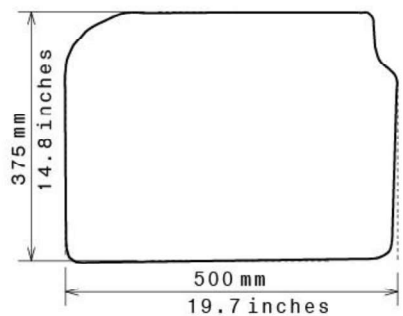

Please check shape/size matches floorpan

**LEFT Hand Drive**

SCALE: 1/10

**Set of 4**

**Remarks**